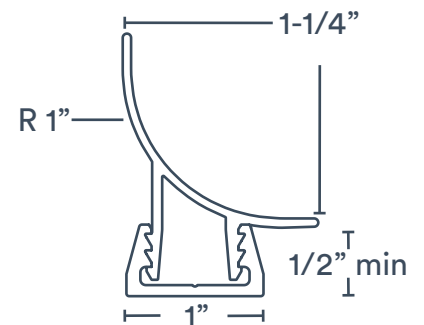

Trusscore® Wall&CeilingBoard™ Trim Dimensions

1/2" J Trim

Outside Corner

Base Trim

F Trim

Inside Cove Corner

Outside Corner
Rounded

45° H Channel

H Channel
Snap-In Kit

Inside Cove Corner
Snap-In Kit