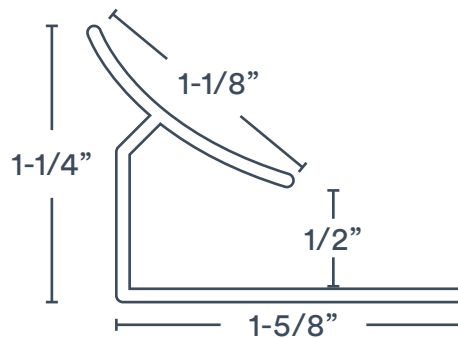

Trusscore® Wall&CeilingBoard™ Trim Dimensions

1/2" J Trim

Outside Corner

Base Trim

F Trim

Inside Cove Corner

Outside Corner
Rounded

45° H Channel

H Channel
Snap-In Kit

Inside Cove Corner
Snap-In Kit