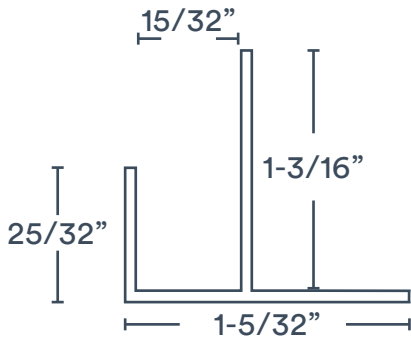

Trusscore® Wall&CeilingBoard™ Trim Dimensions

1/2" J Trim

Outside Corner

Base Trim

F Trim

Inside Cove Corner

Outside Corner
Rounded

45° H Channel