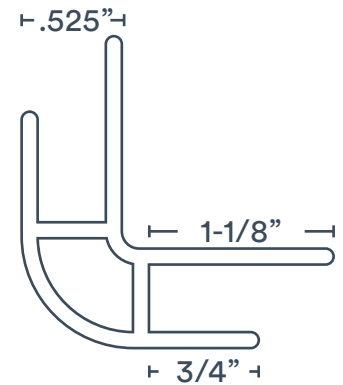

Trusscore® Wall&CeilingBoard™ Trim Dimensions

1/2" J Trim

Outside Corner

Base Trim

F Trim

Inside Cove Corner

Outside Corner
Rounded

45° H Channel

H Channel
Snap-In Kit

Inside Cove Corner
Snap-In Kit