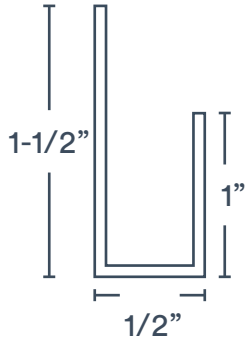

Trusscore® Wall&CeilingBoard™ Trim Dimensions

1/2" J Trim

Outside Corner

Base Trim

F Trim

Inside Cove Corner

Outside Corner
Rounded

45° H Channel

H Channel
Snap-In Kit

Inside Cove Corner
Snap-In Kit