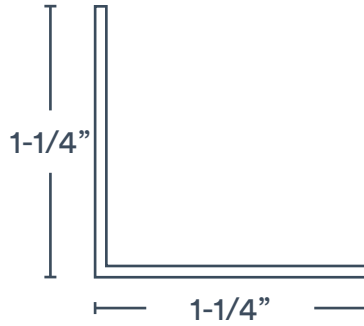

Trusscore® Wall&CeilingBoard™ Trim Dimensions

1/2" J Trim

Outside Corner

Base Trim

F Trim

Inside Cove Corner

Outside Corner
Rounded

45° H Channel