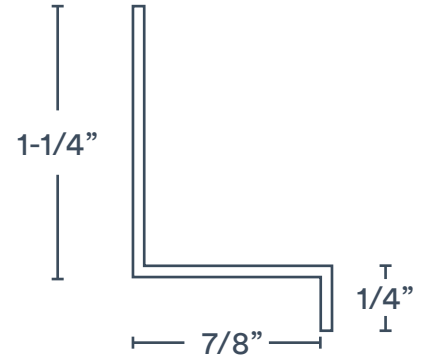

Trusscore® Wall&CeilingBoard™ Trim Dimensions

1/2" J Trim

Outside Corner

Base Trim

F Trim

Inside Cove Corner

Outside Corner
Rounded

45° H Channel

H Channel
Snap-In Kit

Inside Cove Corner
Snap-In Kit