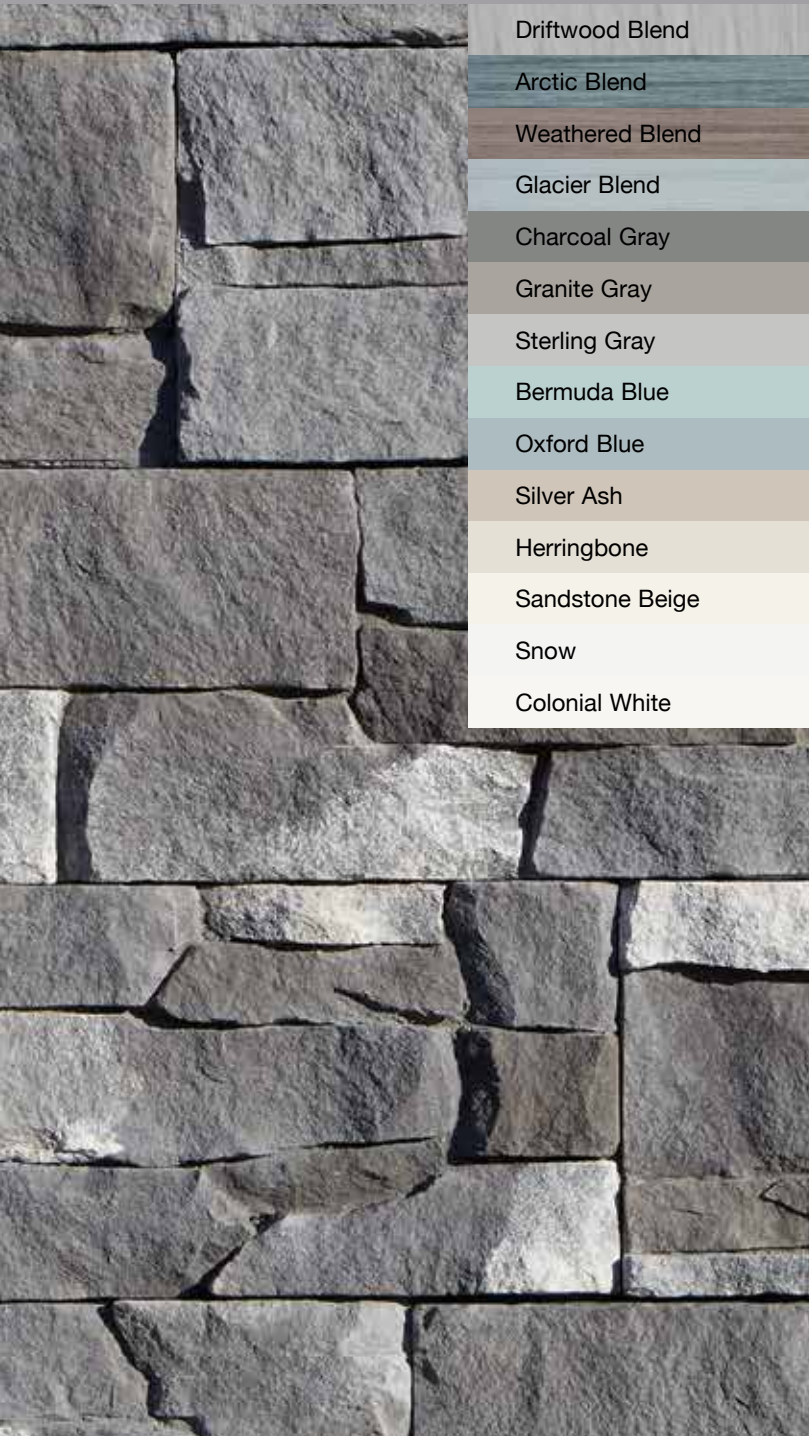

# STONEfaçade™

Architectural Stone Cladding System

Stone & Vinyl Siding Color Coordination

# Adirondack Snowfall

- Driftwood Blend
- Arctic Blend
- Weathered Blend
- Glacier Blend
- Charcoal Gray
- Granite Gray
- Sterling Gray
- Bermuda Blue
- Oxford Blue
- Silver Ash
- Herringbone
- Sandstone Beige
- Snow
- Colonial White

# Appalachian Twilight

- Natural Blend
- Driftwood Blend
- Weathered Blend
- Frontier Blend
- Timber Blend
- Terra Cotta
- Mountain Cedar
- Espresso
- Midnight Blue
- Flagstone
- Granite Gray
- Sterling Gray
- Bermuda Blue
- Oxford Blue
- Silver Ash
- Herringbone
- Sandstone Beige
- Desert Tan
- Savannah Wicker
- Light Maple
- Heritage Cream
- Snow
- Colonial White

# Harbor Sunset

- Natural Blend
- Cedar Blend
- Rustic Blend
- Arctic Blend
- Weathered Blend
- Frontier Blend
- Timber Blend
- Canyon Blend
- Meadow Blend
- Brownstone
- Mountain Cedar
- Sable Brown
- Charcoal Gray
- Granite Gray
- Oxford Blue
- Seagrass
- Cypress
- Silver Ash
- Herringbone
- Sandstone Beige
- Desert Tan
- Natural Clay
- Savannah Wicker
- Light Maple
- Buckskin
- Heritage Cream
- Snow
- Colonial White